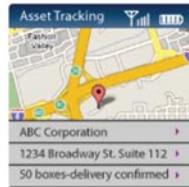

Qualcomm Incorporated

Qualcomm is a FORTUNE 500 company and a global leader in developing and delivering next-generation wireless technology. Qualcomm employs more than 14,000 people around the world, who are focused on innovating new ways to communicate. As a leading developer of advanced wireless technologies and integrated solutions, Qualcomm is well equipped to provide an advanced multimode GPS position-location technology: gpsOne™, which is the most widely deployed position location solution in the world.

gpsOne: Because Your Position in Life Really Does Matter

GPS technology and location-based services have become essential to modern living. Used in more than 300 million handsets, gpsOne goes well beyond just defining your location. Location-based services, which utilize GPS, are available to make your life easier, more entertaining, more secure and more informative.

With the gpsOne solution, navigating from point A to point B becomes much more efficient, especially when information on weather, traffic, accidents, etc., is automatically utilized to suggest alternative routes for travel. gpsOne uses location data to provide closer contact with your friends and family, making it easier to keep in touch and to spend time together. And, it increases your opportunities for fun with dynamic suggestions for dining, shopping and other recreation as you travel.

gpsOne delivers immediate, precise geo-positioning information and is powerful enough to provide location data seamlessly, wherever you go. It also can use location data to enrich other multimedia experiences within your life. Used in combination with other leading wireless technologies from Qualcomm, gpsOne can power multi-functional ap-

plications that use location in ways you may have not thought possible. Imagine being able to take a photo or record a video with a location stamp immediately captured with the image metadata. How about having a 3D map displayed on your phone to help you precisely pinpoint and depict your destination in a more realistic fashion? Gaming enthusiasts can leverage their playing skills in geo-caching environments or they can sniff out potential challengers within a defined radius of their own location.

Navigate Your Career Towards Qualcomm

Qualcomm has been widely recognized for being an exceptional place to build your career. That's just one of the reasons FORTUNE magazine named Qualcomm to its list of the "100 Best Companies to Work For" ten years in a row. Qualcomm firmly believes the foundation of their success is bright, creative people working together, bringing their unique ideas to create an incredibly diverse and inspiring work environment.

Qualcomm is always looking for motivated achievers like you to join them in raising the wireless bar even higher. Ready to put your wireless dreams to work?

Qualcomm is hiring in the areas of GPS and GNSS technology. Visit www.qualcomm.com/careers to learn more today.